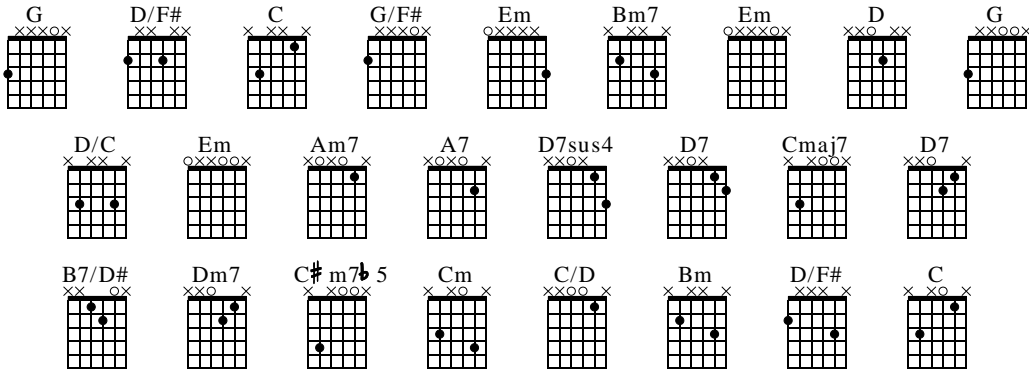

ひまわりの約束

(3カポ 弾き語り用 簡単アルペジオ)
秦基博

Tabbed by 尾崎タカオギター教室

Intro Capo=3f

G D/F# C G G/F# Em Bm7 C

1 2 3 4

Guitar

TAB

(間奏)

2.

Em D/F# C G

Musical notation for section 2, measures 39-42. The treble clef staff shows a melodic line with eighth and quarter notes. The guitar TAB below shows fret numbers for each string.

D.S. al Coda

Em Bm C D7sus4 D7

Musical notation for section 3, measures 43-47. The treble clef staff shows a melodic line with eighth and quarter notes. The guitar TAB below shows fret numbers for each string.

Ending (イントロと同じアルペジオ)

G D/F# C G G/F# Em Bm C G

Musical notation for the ending, measures 48-52. The treble clef staff shows a melodic line with eighth and quarter notes. The guitar TAB below shows fret numbers for each string.